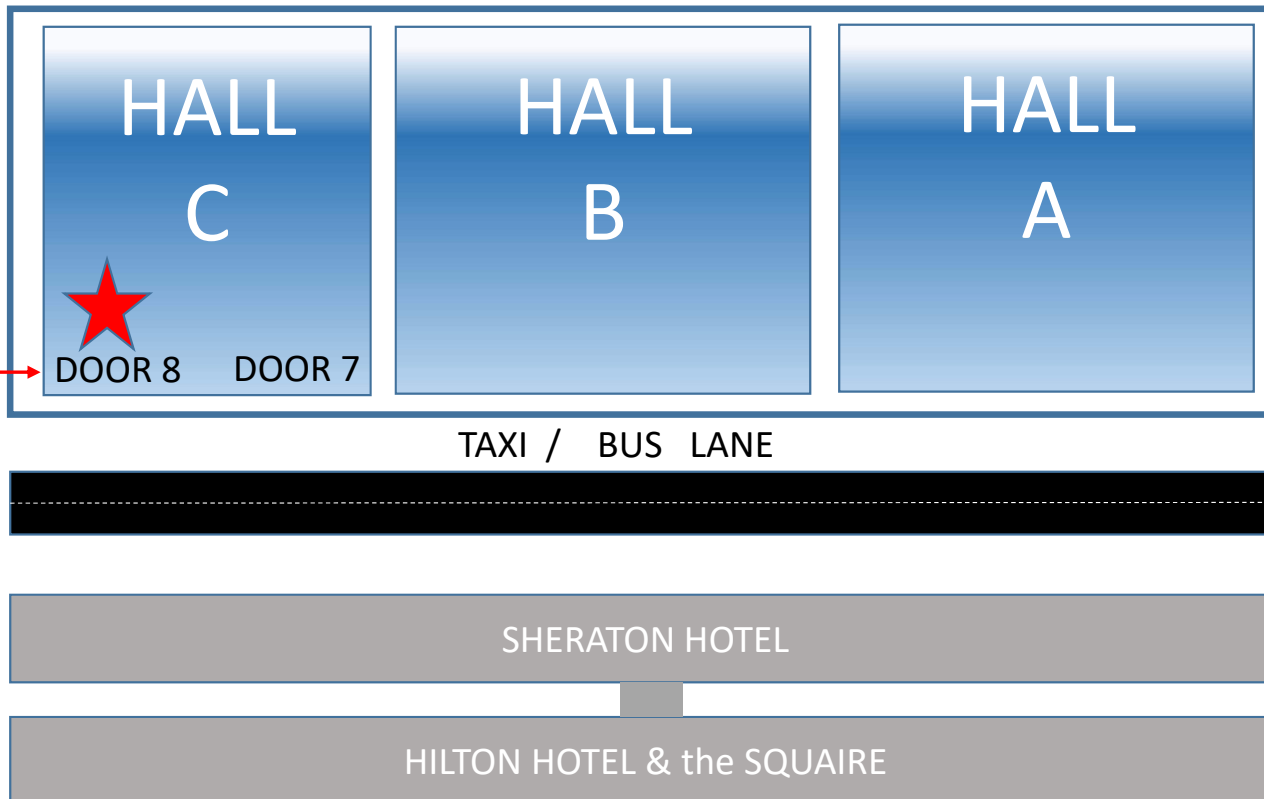

FRA | FRANKFURT AIRPORT

TERMINAL 1 ARRIVALS LEVEL – (BAGGAGE LEVEL)

DIRECTIONS

After you gather your baggage, exit your gate and go to **HALL C (GATE C1) to DOOR 8**. In the corner of Hall C is a bakery called the **BACKWERK**. Have a seat in the seating area near door 8 and your driver will come there to meet you.